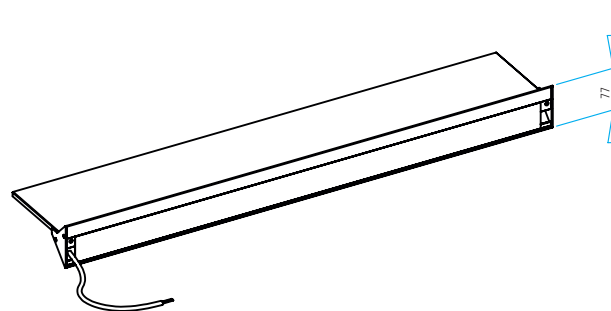

GERA Glass base support

www.gera-leuchten.de

Technical information 06.2015

Light connection	right, connecting cable 2m, Schuko plug enclosed alternatively on the right, directly onto the connecting terminal
Light length	minimum 400 mm maximum 1200 mm
Load-bearing capacity	4 kg/m
Materials	anodised aluminium coloured anodised stainless steel coloured Single-pane safety glass satin-finished Switch on the right

Nominal voltage	230 V, 50 – 60 Hz
Illuminant	LED
Light colour	4000 K (warm white)
Brightness	300 lm/m
Power	5 W/m
Energy efficiency class	A+
Protection class	◊ I
Protection type	IP 20

Dimensions in mm