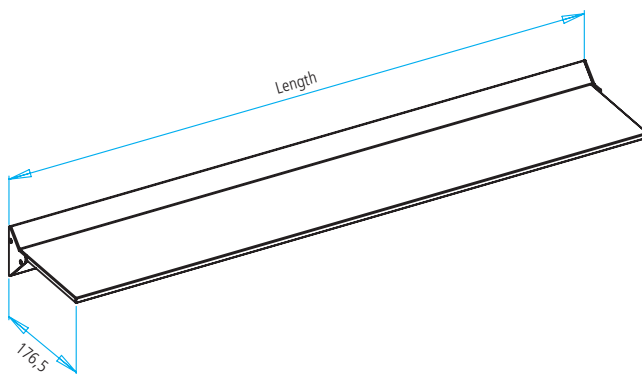

GERA Glass base support

www.gera-leuchten.de

Technical information 06.2015

Light connection	right, connecting cable 2m, Schuko plug enclosed alternatively on the right, directly onto the connecting terminal
Light length	minimum 400 mm maximum 1200 mm
Load-bearing capacity	4 kg/m
Materials	anodised aluminium coloured anodised stainless steel coloured Single-pane safety glass satin-finished Switch on the right

Nominal voltage	230 V, 50 – 60 Hz
Illuminant	LED
Light colour	4000 K (warm white)
Brightness	300 lm/m
Power	5 W/m
Energy efficiency class	A+
Protection class	◊ I
Protection type	IP 20

Dimensions in mm